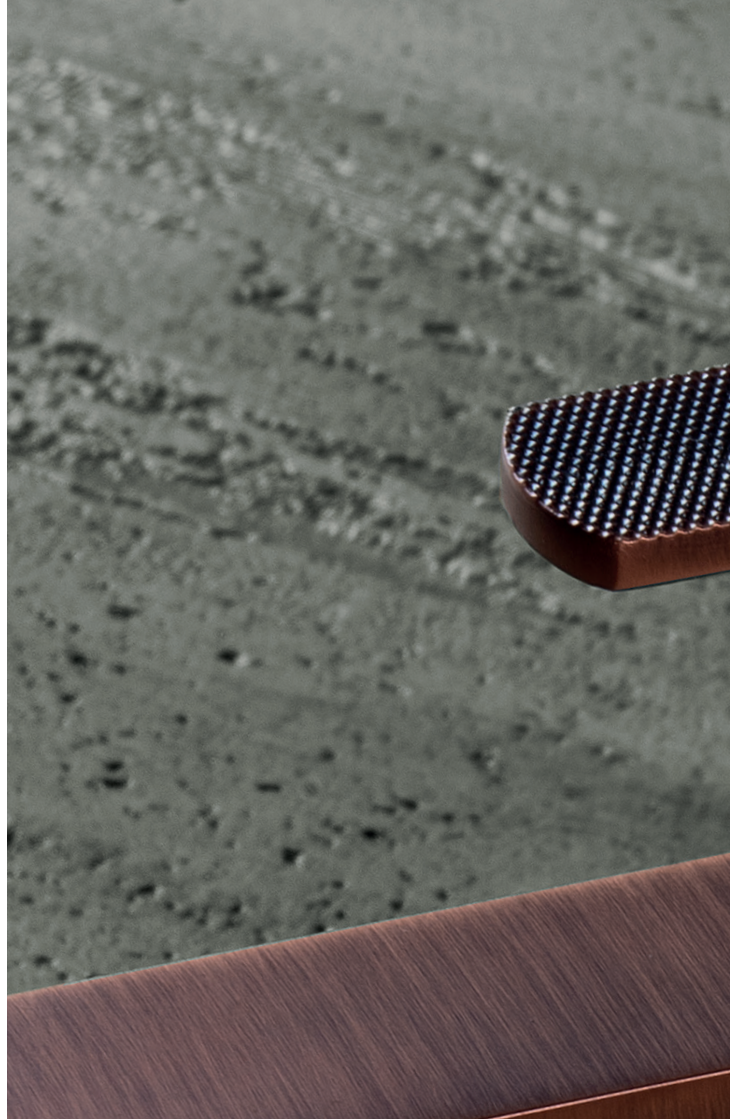

Surf
DELUXE

Matt Nickel

Classic Revolution

MyRing

GIULINI G[®]

Beige Gold

Surf

GIULINI G.