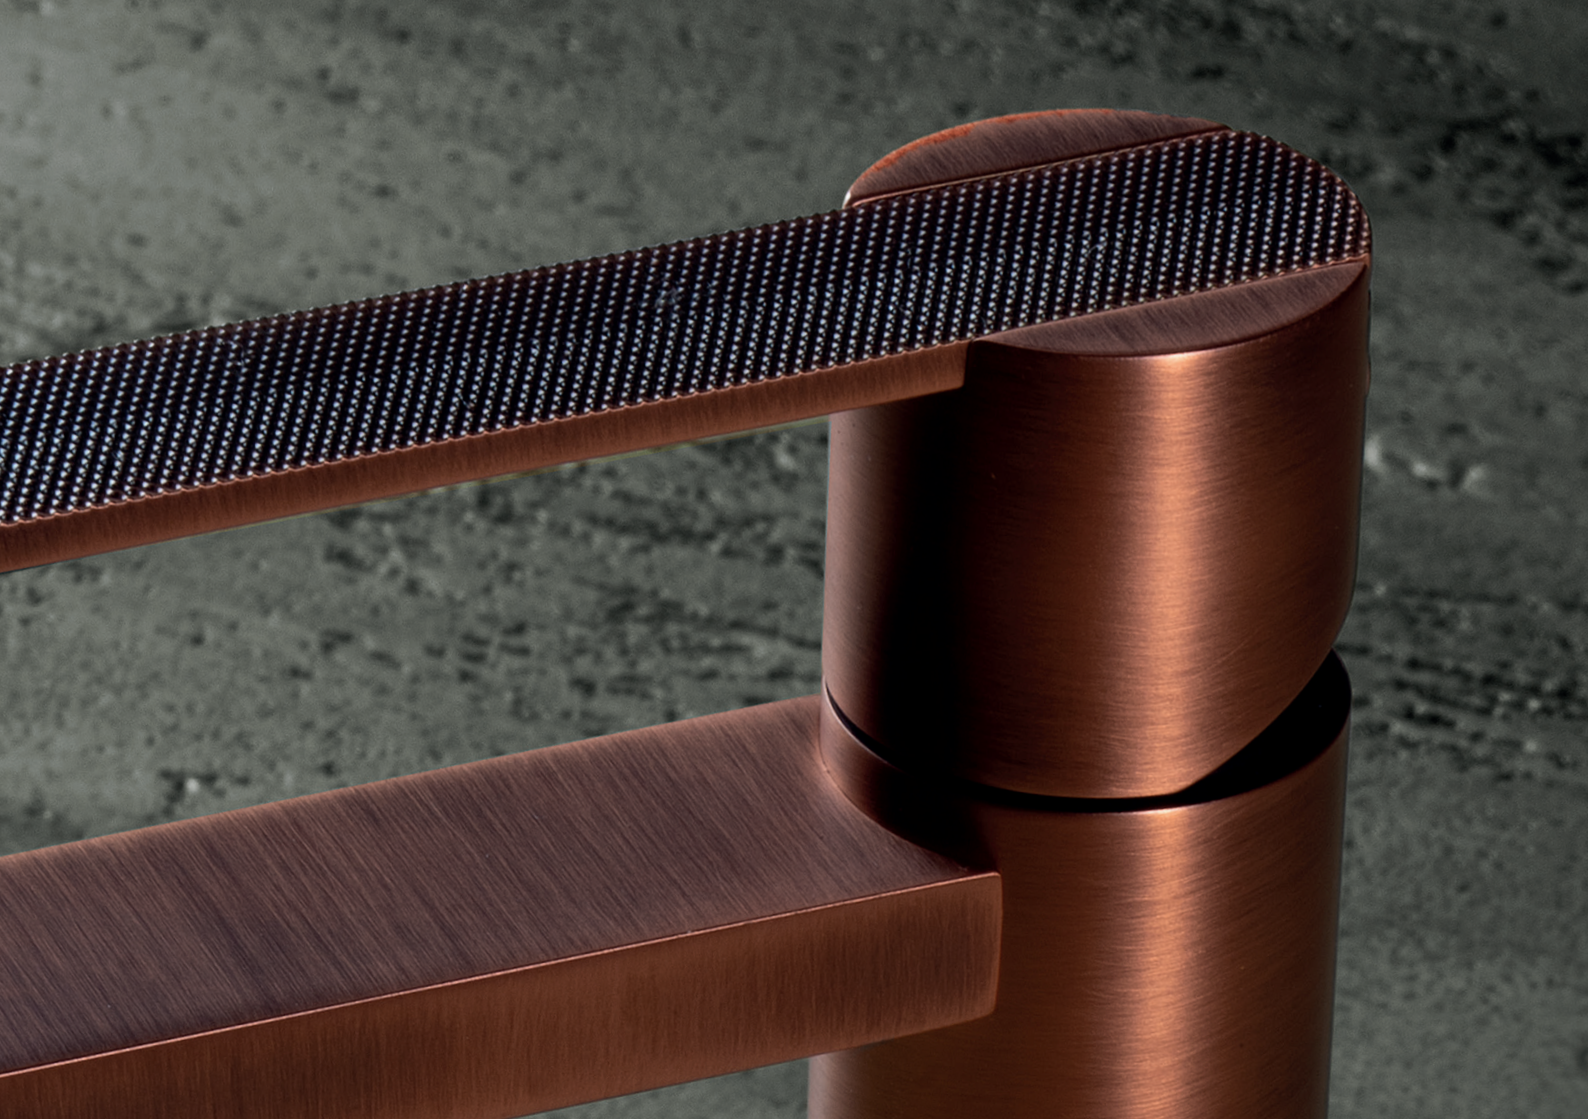

Surf
DELUXE

Matt Nickel

Classic Revolution

MyRing

GIULINI G[®]

Beige Gold

Surf

GIULINI G.