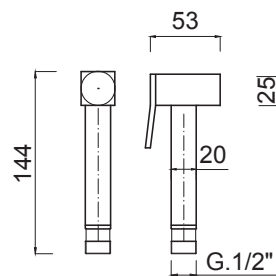

SHUT OFF

1787

Doccetta SHUTT OFF.
Hand-shower SHUT OFF.
Douchette SHUT OFF.
Dusche SHUTT OFF.
Ducha SHUTT OFF.
Душевая лейка SHUT OFF.

Articolo	Note	CROMO	BO - NO	NKO	GF	
1787		✓	✓	✓	✓	✓

CROMO: Cromo / Chrome-Plated - **BO:** Bianco Opaco / Matt White - **NO:** Nero Opaco / Matt Black - **NKO:** Nikel Opaco / Matt Nikel - **BROP:** Brondo opaco / Matt Bronze - **GF:** Grafite / Graphite - **CRN:** Cromo nero / Chrome Black