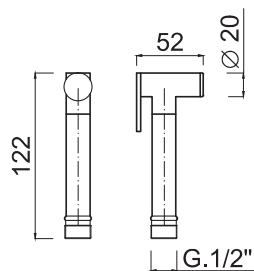

SHUT OFF

1791

Doccetta SHUTT OFF.
Hand-shower SHUT OFF.
Douchette SHUT OFF.
Dusche SHUTT OFF.
Ducha SHUTT OFF.
Душевая лейка SHUT OFF.

Articolo	Note	CROMO	BO - NO	NKO	BROP - GF - CRN	O
1791		√	√	√	√	√

CROMO: Cromo / Chrome-Plated - **BO:** Bianco Opaco / Matt White - **NO:** Nero Opaco / Matt Black - **NKO:** Nikel Opaco / Matt Nikel - **BROP:** Brondo opaco / Matt Bronze - **GF:** Grafite / Graphite - **CRN:** Cromo nero / Chrome Black