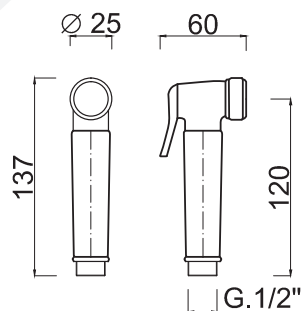

SHUT OFF

1793

Doccetta SHUT OFF.
Hand-shower SHUT OFF.
Douchette SHUT OFF.
Dusche SHUT OFF.
Ducha SHUT OFF.
Душевая лейка SHUT OFF.

| Articolo | Note | CROMO | BO - NO | NKO | BROP - GF - CRN | O |
|----------|------|-------|---------|-----|-----------------|---|
| 1793 | | √ | √ | √ | √ | √ |