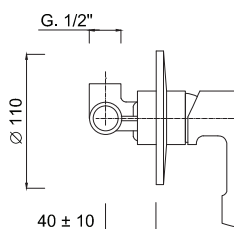

EGO

5715D

Cartuccia ceramica
Ceramic cartridge

3022

Cover
Cover

Monocomando doccia incasso.

Built-in shower mixer.

Mitigeur de douche encastrable.