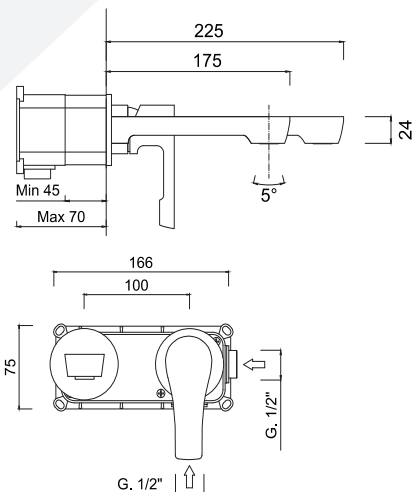

# EGO

5726-20

Cartuccia ceramica  
Ceramic cartridge

Senza scarico  
Without pop-up waste

5 lt/min

Aeratore WATERSAVING, 5 Lt min  
WATERSAVING aerator, 5 Lt per min

Aeratore orientabile  
Swiveling aerator

Cover  
Cover

GG-BOX  
5297 Box miscelatore lavabo  
Built-in basin mixer box

## Monocomando lavabo a muro, GGBOX 5297, senza scarico.

Wall-mounted single-lever basin mixer, GGBOX 5297, without waste.

Mitigeur de lavabo mural, GGBOX 5297, sans vidage.

Wandmontierter Einhand-Waschtischmischer, GGBOX 5297, ohne Ablaufgarnitur.