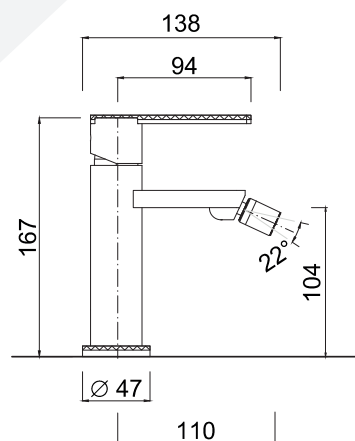

# SURF

5807/SCDL

Cartuccia ceramica  
Ceramic cartridge

3021S

Senza scarico  
Without pop-up waste

5 l/min

Aeratore WATERSAVING, 5 Lt min  
WATERSAVING aerator, 5 Lt per min