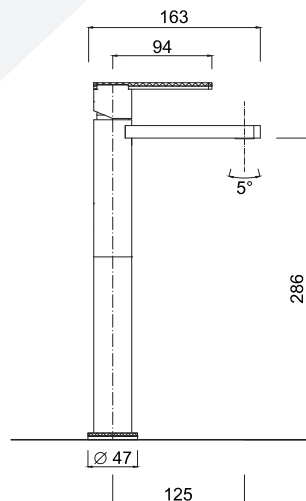

# SURF

5811/SCDL

Cartuccia ceramica  
Ceramic cartridge

3021S

Senza scarico  
Without pop-up waste

5 lt/min Aeratore WATERSAVING, 5 Lt min  
WATERSAVING aerator, 5 Lt per min

Aeratore orientabile  
Swiveling aerator