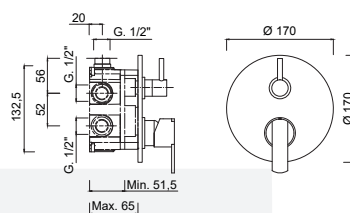

SURF

5871

 Cartridge ceramica
Ceramic cartridge

3022

 9 l/min
Aeratore WATERSAVING, 9 Lt min
WATERSAVING aerator, 9 Lt per min

 Inox
Inox

 Sistema anticalcare
Anti-scale system

 GG-BOX
5286 Box miscelatore doccia
Built-in shower mixer box

 Cover
Cover

 Cascata
Waterfall

Set doccia incasso monocomando con deviatore a rotazione, kit duplex, soffione parete pioggia/cascata.

Built-in single-lever shower set with rotating diverter, shower kit, wall-mounted shower head with rain/waterfall functions.