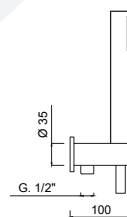

SURF

5871

 Cartridge ceramica
Ceramic cartridge

3022

 9 l/min
Aeratore WATERSAVING, 9 Lt min
WATERSAVING aerator, 9 Lt per min

 Inox
Inox

 Sistema anticalcare
Anti-scale system

 GG-BOX
5286 Box miscelatore doccia
Built-in shower mixer box