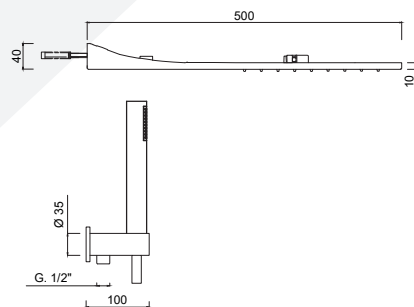

SURF

5871

 Cartridge ceramica
Ceramic cartridge

3022

 9 l/min
Aeratore WATERSAVING, 9 Lt min
WATERSAVING aerator, 9 Lt per min

 Inox
Inox

 Sistema anticalcare
Anti-scale system

 GG-BOX
5286 Box miscelatore doccia
Built-in shower mixer box

 Cover
Cover

 Cascata
Waterfall

Set doccia incasso monocomando con deviatore a rotazione, kit duplex, soffione parete pioggia/cascata.

Built-in single-lever shower set with rotating diverter, shower kit, wall-mounted shower head with rain/waterfall functions.