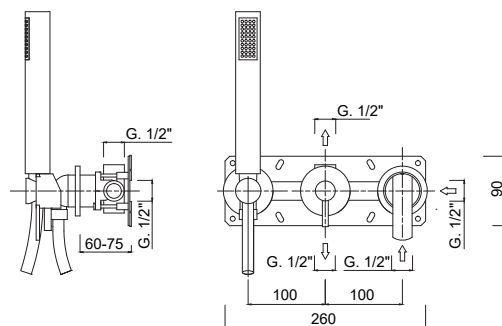

SURF

5894

 Cartuccia ceramica
Ceramic cartridge

3022

 9 lt/min
Aeratore WATERSAVING, 9 Lt min
WATERSAVING aerator, 9 Lt per min

 Inox
Inox

 Sistema anticalcare
Anti-scale system

 GG-BOX
5302 Box miscelatore doccia
Built-in shower mixer box

 Cover
Cover

 Cascata
Waterfall

Set doccia incasso monocomando, deviatore a rotazione, kit duplex, soffione parete pioggia/cascata.

Built-in single-lever shower set, rotation diverter, shower kit, wall-mounted shower head with rain/waterfall.