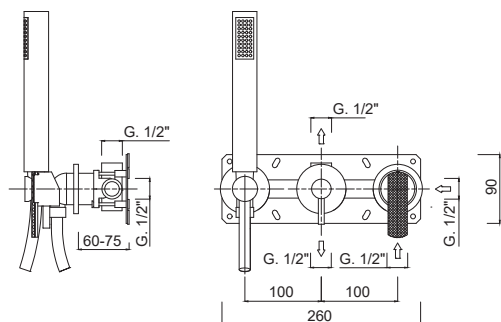

SURF

5894DL

3022

Set doccia incasso monocomando, deviatore a rotazione, kit duplex, soffione parete pioggia/cascata.

Built-in single-lever shower set, rotation diverter, shower kit, wall-mounted shower head with rain/waterfall.