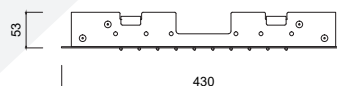

SURF

5898

 Cartuccia ceramica
Ceramic cartridge

3022

 9 lt/min
Aeratore WATERSAVING, 9 Lt min
WATERSAVING aerator, 9 Lt per min

 Inox
Inox

 Sistema anticalcare
Anti-scale system

 GG-BOX
5302 Box miscelatore doccia
Built-in shower mixer box

 Cover
Cover

 Cascata
Waterfall

 Cornice
Frame

Set doccia incasso monocomando, deviatore a rotazione, kit duplex, soffione incasso a cornice pioggia/cascata 430x430.

Built-in single-lever shower set, rotating diverter, shower kit, 430x430 built-in shower head with frame, rain/waterfall functions.