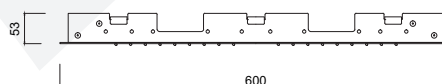

SURF

5899

 Cartuccia ceramica
Ceramic cartridge

3022

 9 lt/min
Aeratore WATERSAVING, 9 Lt min
WATERSAVING aerator, 9 Lt per min

 Inox
Inox

 Sistema anticalcare
Anti-scale system

 GG-BOX
5304 Box miscelatore doccia
Built-in shower mixer box

 Cover
Cover

 Cascata
Waterfall

 Cornice
Frame

Set doccia incasso monocomando, deviatore a rotazione, kit duplex, soffione incasso a cornice pioggia/cascata/nebulizzatori 600x400

Built-in single-lever shower set, rotating diverter, shower kit, 600x400 built-in shower head with frame, rain/waterfall/spray functions.