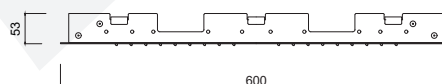

SURF

5899DL

Cartuccia ceramica
Ceramic cartridge

Inox
Inox

Sistema anticalcare
Anti-scale system

Cover
Cover

Cascata
Waterfall

Cornice
Frame

Set doccia incasso monocomando, deviatore a rotazione, kit duplex, soffione incasso a cornice pioggia/cascata/nebulizzatori 600x400

Built-in single-lever shower set, rotating diverter, shower kit, 600x400 built-in shower head with frame, rain/waterfall/spray functions.

Mitigeur de douche à encastrer, inverseur rotatif, kit de douche, pomme de douche à encastrer 600x400 avec cadre, fonctions pluie/cascade/jet.

UP-Einhebel-duschset, Drehumsteller, Duschset, 600x400 UP-Duschkopf mit Rahmen, Regen-/Wasserfall-/Sprühfunktion.

Conjunto de ducha monomando encastrable, desviador giratorio, kit de ducha, rociador de ducha de encastre 600x400 con marco, funciones lluvia/cascada/caño.

Встроенный однорычажный душевой набор, поворотный переключатель, душевой набор, встраиваемый верхний душ 600x400 с рамой, функция дождь/водопад/струя.

Articolo	Note	CROMO	NO	NKO	BROP - GF - CRN	O - OSP
5899DL		✓	✓	✓	✓	✓

CROMO: Cromo / Chrome-Plated - **BO:** Bianco Opaco / Matt White - **NO:** Nero Opaco / Matt Black - **NKO:** Nikel Opaco / Matt Nikel - **BROP:** Brondo opaco / Matt Bronze - **GF:** Grafite / Graphite - **CRN:** Cromo nero / Chrome Black - **O:** Oro / Gold - **OSP:** Oro SPazzolato / Brushed Gold

RubINETTERIA Giulini Giovanni srl

Via Salvo D'Acquisto, 22 - 28076 Pogno (No) Italy
Tel. +39 0322 97157 - www.giulini.it - info@giulini.it

Vendite Italia: italia@giulini.it / Tel. +39 0322 97157 - Vendite Export: export@giulini.it / Tel. +39 0322 97057