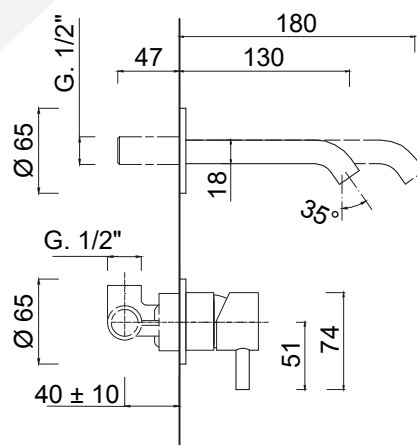

MY FUTURE

5921-18

Cartuccia ceramica
Ceramic cartridge

3022

Aeratore WATERSAVING, 5 Lt min
WATERSAVING aerator, 5 Lt per min

Senza scarico
Without pop-up waste

Cover
Cover

Connessioni interne
Internal connections