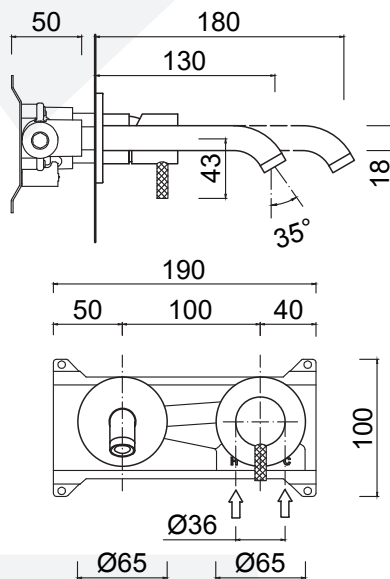

MY FUTURE

5921-18D

Cartuccia ceramica
Ceramic cartridge

3021FMG

Senza scarico
Without pop-up waste

5 l/min Aeratore WATERSAVING, 5 Lt min
WATERSAVING aerator, 5 Lt per min

Cover
Cover

Monocomando lavabo a muro MyFuture, con connessioni, senza scarico.

Wall mounted basin mixer with internal connections, without pop-up waste.

Mitigeur lavabo mural MyFuture, avec raccords, sans vidage.

Wandwaschtischbatterie mit Anschlüssen, ohne Ablaufgarnitur.

Mezclador de lavabo de pared MyFuture, con conexiones, sin desagüe.

Смеситель настенный с внутренними подключениями, без сливного крана.

Articolo	Note	CROMO	BO - NO	NKO	BROP - GF - CRN	O - OSP
5921-18D	180 mm	✓	✓	✓	✓	✓
59021-1D	130 mm	✓	✓	✓	✓	✓

CROMO: Cromo / Chrome-Plated - **BO:** Bianco Opaco / Matt White - **NO:** Nero Opaco / Matt Black - **NKO:** Nikel Opaco / Matt Nikel - **BROP:** Brondo opaco / Matt Bronze - **GF:** Grafite / Graphite - **CRN:** Cromo nero / Chrome Black - **O:** Oro / Gold - **OSP:** Oro SPazzolato / Brushed Gold

Rubinetteria Giulini Giovanni srl

Via Salvo D'Acquisto, 22 - 28076 Pogno (No) Italy
Tel. +39 0322 97157 - www.giulini.it - info@giulini.it

Vendite Italia: italia@giulini.it / Tel. +39 0322 97157 - Vendite Export: export@giulini.it / Tel. +39 0322 97057