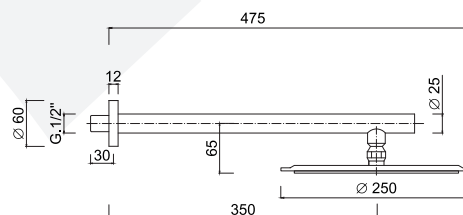

MY FUTURE

5986

Cartuccia ceramica
Ceramic cartridge

Aeratore WATERSAVING, 9 Lt min
WATERSAVING aerator, 9 Lt per min

Inox
Inox

Sistema anticalcare
Anti-scale system

Cover
Cover

Valvola di sicurezza
Safety valve

Box miscelatore doccia
Built-in shower mixer box

Set doccia incasso monocomando, deviatore a rotazione, kit duplex, braccio parete, soffione Inox Ø 250.

Single-lever built-in shower set, rotation diverter, shower kit, wall arm, Ø 250 stainless steel shower head.

Ensemble de douche à encastrer monocommande, inverseur rotatif, kit de douche, bras mural, pomme de douche inox Ø 250.

Einhebel-Einbau-Brausegarnitur, Rotationsumsteller, Duschset, Wandarm, Duschkopf aus Edelstahl Ø 250.