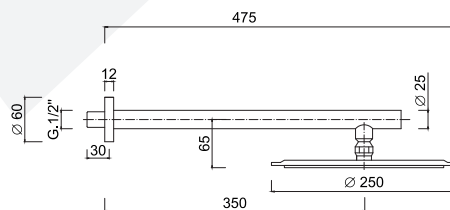

MY FUTURE

5986D

 Cartuccia ceramica
Ceramic cartridge

3022

 9 lt/min Aeratore WATERSAVING, 9 Lt min
WATERSAVING aerator, 9 Lt per min

 Inox
Inox

 Sistema anticalcare
Anti-scale system

 GG-BOX
5301 Box miscelatore doccia
Built-in shower mixer box

 Cover
Cover

 Valvola di sicurezza
Safety valve

Set doccia incasso monocomando, deviatore a rotazione, kit duplex, braccio parete, soffione Inox Ø 250.

Single-lever built-in shower set, rotation diverter, shower kit, wall arm, Ø 250 stainless steel shower head.

Ensemble de douche à encastrer monocommande, inverseur rotatif, kit de douche, bras mural, pomme de douche inox Ø 250.

Einhebel-Einbau-Brausegarnitur, Rotationsumsteller, Duschset, Wandarm, Duschkopf aus Edelstahl Ø 250.