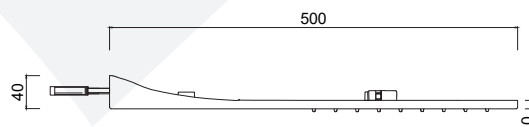

# MY FUTURE

5988

Cartuccia ceramica  
Ceramic cartridge

Aeratore WATERSAVING, 9 Lt min  
WATERSAVING aerator, 9 Lt per min

Inox  
Inox

Sistema anticalcare  
Anti-scale system

Cover  
Cover

Valvola di sicurezza  
Safety valve