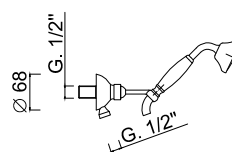

PRAGA MIX - LONDRA MIX

7571

3022

GG-BOX
5286

Box miscelatore doccia
Built-in shower mixer box

Set doccia incasso monocomando con deviatore a rotazione, kit duplex, soffione parete pioggia/cascata.

Built-in single-lever shower set with rotating diverter, shower kit, wall-mounted shower head with rain/waterfall functions.

Articolo	Note	CROMO	NO	BR	O
7571		✓	✓	✓	✓
7571CE	CE	✓	✓	✓	✓
7571/S	CRY	✓	✓	✓	✓

CROMO: Cromo / Chrome-Plated - **NO:** Nero Opaco / Matt Black - **BR:** Bronzo / Bronze - **O:** Oro / Gold
CE: Maniglia Ceramica / Ceramic Handle - **CRY:** Maniglia Crystal / Crystal Handle