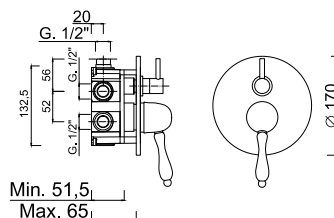

PRAGA MIX - LONDRA MIX

7571

3022

GG-BOX
5286

Box miscelatore doccia
Built-in shower mixer box

Set doccia incasso monocomando con deviatore a rotazione, kit duplex, soffione parete pioggia/cascata.

Built-in single-lever shower set with rotating diverter, shower kit, wall-mounted shower head with rain/waterfall functions.

Articolo	Note	CROMO	NO	BR	O
7571		✓	✓	✓	✓
7571CE	CE	✓	✓	✓	✓
7571/S	CRY	✓	✓	✓	✓

CROMO: Cromo / Chrome-Plated - **NO:** Nero Opaco / Matt Black - **BR:** Bronzo / Bronze - **O:** Oro / Gold
CE: Maniglia Ceramica / Ceramic Handle - **CRY:** Maniglia Crystal / Crystal Handle