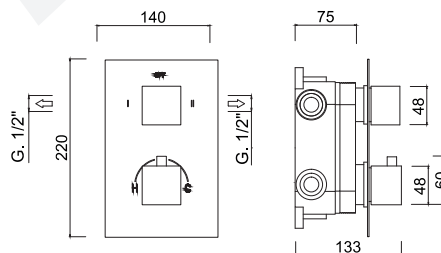

# TERMOSTATICI

8243

Cartuccia ceramica  
Ceramic cartridge

T<sub>38°</sub> Termostatico  
Thermostatic

Deviatore 3 vie - 1 entrata 2 uscite  
3-way diverter - 1 inlet 2 outlets

GG-BOX  
5307

Box termostatico doccia  
Built-in thermostatic shower box