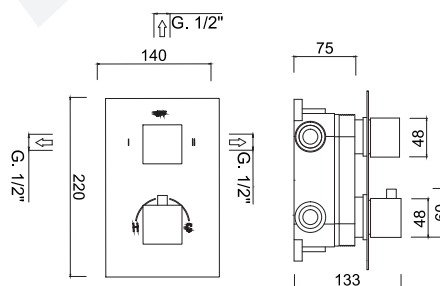

TERMOSTATICI

8244

Cartuccia ceramica
Ceramic cartridge

Termostatico
Thermostatic

Deviatore 4 vie-1 entrate 3 uscite
4-way diverter - 1 inlet and 3 outlets

Box termostatico doccia
Built-in thermostatic shower box