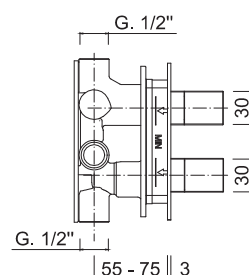

TERMOSTATICI

8270

3021-827

Termostatico incasso con deviatore a rotazione 2 uscite.
Built-in thermostatic mixer with 2-way rotary diverter.
Mitigeur thermostatique à encastrer avec inverseur rotatif 2 voies.
Einbau-Thermostatmischer mit 2-Wege-Drehumsteller.
Mezclador termostático de empotrar con desviador giratorio de 2 vías.
Mezclador termostático de empotrar con desviador giratorio de 2 vías.

Articolo	Note	CROMO	BO - NO	NKO	GF	O
8270		✓	✓	✓	✓	✓

CROMO: Cromo / Chrome-Plated - **BO:** Bianco Opaco / Matt White - **NO:** Nero Opaco / Matt Black - **NKO:** Nikel Opaco / Matt Nikel - **BROP:** Brondo opaco / Matt Bronze - **GF:** Grafite / Graphite - **O:** Oro / Gold - **OSP:** Oro SPazzolato / Brushed Gold

Rubinetteria Giulini Giovanni srl

Via Salvo D'Acquisto, 22 - 28076 Pogno (No) Italy
Tel. +39 0322 97157 - www.giulini.it - info@giulini.it

Vendite Italia: italia@giulini.it / Tel. +39 0322 97157 - Vendite Export: export@giulini.it / Tel. +39 0322 97057