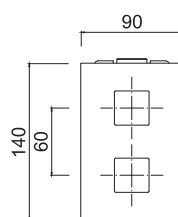

TERMOSTATICI

8270

3021-827

Termostatico incasso con deviatore a rotazione 2 uscite.
Built-in thermostatic mixer with 2-way rotary diverter.
Mitigeur thermostatique à encastrer avec inverseur rotatif 2 voies.
Einbau-Thermostatmischer mit 2-Wege-Drehumsteller.
Mezclador termostático de empotrar con desviador giratorio de 2 vías.
Mezclador termostático de empotrar con desviador giratorio de 2 vías.

Articolo	Note	CROMO	BO - NO	NKO	GF	O
8270		✓	✓	✓	✓	✓

CROMO: Cromo / Chrome-Plated - **BO:** Bianco Opaco / Matt White - **NO:** Nero Opaco / Matt Black - **NKO:** Nikel Opaco / Matt Nikel - **BROP:** Brondo opaco / Matt Bronze - **GF:** Grafite / Graphite - **O:** Oro / Gold - **OSP:** Oro SPazzolato / Brushed Gold

Rubinetteria Giulini Giovanni srl

Via Salvo D'Acquisto, 22 - 28076 Pogno (No) Italy
Tel. +39 0322 97157 - www.giulini.it - info@giulini.it

Vendite Italia: italia@giulini.it / Tel. +39 0322 97157 - Vendite Export: export@giulini.it / Tel. +39 0322 97057