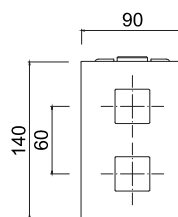

TERMOSTATICI

8271

3021-827

Termostatico incasso con deviatore a rotazione 3 uscite.

Built-in thermostatic mixer with 3-way rotary diverter.

Mitigeur thermostatique à encastrer avec inverseur rotatif 3 voies.

Einbau-Thermostatmischer mit 3-Wege-Drehumsteller.

Mezclador termostático de empotrar con desviador giratorio de 3 vías.

Mezclador termostático de empotrar con desviador giratorio de 3 vías.

Articolo	Note	CROMO	BO - NO	NKO	GF	O
8271		✓	✓	✓	✓	✓

CROMO: Cromo / Chrome-Plated - **BO:** Bianco Opaco / Matt White - **NO:** Nero Opaco / Matt Black - **NKO:** Nikel Opaco / Matt Nikel - **BROP:** Brondo opaco / Matt Bronze - **GF:** Grafite / Graphite - **O:** Oro / Gold - **OSP:** Oro SPazzolato / Brushed Gold

Rubineria Giulini Giovanni srl

Via Salvo D'Acquisto, 22 - 28076 Pogno (No) Italy

Tel. +39 0322 97157 - www.giulini.it - info@giulini.it

Vendite Italia: italia@giulini.it / Tel. +39 0322 97157 - Vendite Export: export@giulini.it / Tel. +39 0322 97057