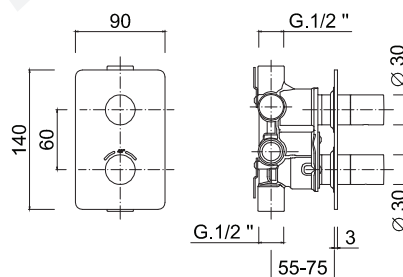

# TERMOSTATICI

8276

Cartuccia ceramica  
Ceramic cartridge

3021-827

Deviatore 3 vie - 1 entrata 2 uscite  
3-way diverter - 1 inlet 2 outlets

GG-BOX  
5291

Box termostatico doccia  
Built-in thermostatic shower box