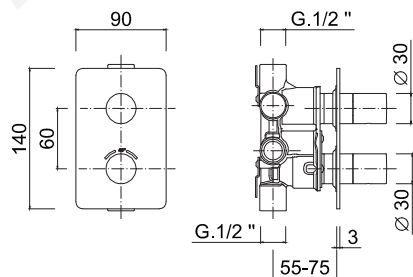

TERMOSTATICI

8277

3021-827

Termostatico incasso con deviatore a rotazione 3 uscite.

Built-in thermostatic mixer with 3-way rotary diverter.

Mitigeur thermostatique à encastrer avec inverseur rotatif 3 voies.

Einbau-Thermostatmischer mit 3-Wege-Drehumsteller.

Mezclador termostático de empotrar con desviador giratorio de 3 vías.

Mezclador termostático de empotrar con desviador giratorio de 3 vías.

Articolo	Note	CROMO	BO - NO	NKO	BROP - GF	O
8277		√	√	√	√	√

CROMO: Cromo / Chrome-Plated - **BO:** Bianco Opaco / Matt White - **NO:** Nero Opaco / Matt Black - **NKO:** Nikel Opaco / Matt Nikel - **BROP:** Brondo opaco / Matt Bronze - **GF:** Grafite / Graphite - **O:** Oro / Gold - **OSP:** Oro SPazzolato / Brushed Gold

Rubineria Giulini Giovanni srl

Via Salvo D'Acquisto, 22 - 28076 Pogno (No) Italy

Tel. +39 0322 97157 - www.giulini.it - info@giulini.it

Vendite Italia: italia@giulini.it / Tel. +39 0322 97157 - Vendite Export: export@giulini.it / Tel. +39 0322 97057