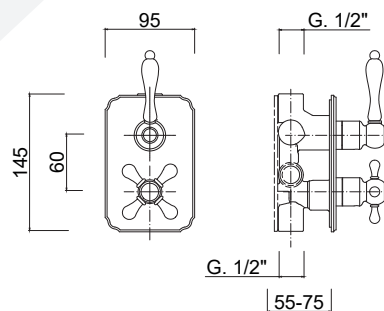

# TERMOSTATICI

8282-PR

Cartuccia ceramica  
Ceramic cartridge

3021-827

Termostatico  
Thermostatic

Deviatore 3 vie - 1 entrata 2 uscite  
3-way diverter - 1 inlet 2 outlets

GG-BOX  
5281

Box termostatico doccia  
Built-in thermostatic shower box