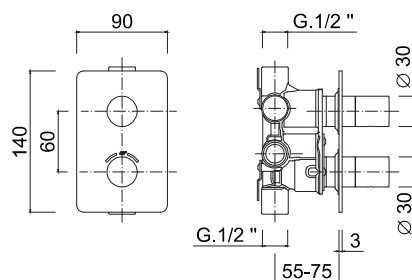

## 8776AS

 Deviatore 3 vie - 1 entrata 2 uscite  
3-way diverter - 1 inlet 2 outlets

 T<sub>38°</sub> Termostatico  
Thermostatic

 GG-BOX  
5291 Box termostatico doccia  
Built-in thermostatic shower box