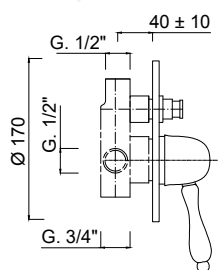

HARMONY - ADAGIO

9563

Cartuccia ceramica
Ceramic cartridge

Cover
Cover

Deviatore 3 vie - 1 entrata 2 uscite
3-way diverter - 1 inlet 2 outlets

Monocomando doccia incasso con deviatore a pulsante.

Built-in single-lever shower mixer with push-button diverter.

Articolo	Note	CROMO	NO	BR	O
9563		✓	✓	✓	✓
9563CE	CE	✓	✓	✓	✓
9563/S	CRY	✓	✓	✓	✓

CROMO: Cromo / Chrome-Plated - **NO:** Nero Opaco / Matt Black - **BR:** Bronzo / Bronze - **O:** Oro / Gold
CE: Maniglia Ceramica / Ceramic Handle - **CRY:** Maniglia Crystal / Crystal Handle