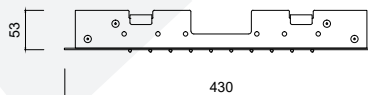

HARMONY - ADAGIO

9598

Cartuccia ceramica
Ceramic cartridge

GG-BOX 5302
Box miscelatore doccia
Built-in shower mixer box

Inox
Inox

Sistema anticalcare
Anti-scale system

Cover
Cover

Cascata
Waterfall

Cornice
Frame

Set doccia incasso monocomando, deviatore a rotazione, kit duplex, soffione incasso a cornice pioggia/cascata 430x430.

Built-in single-lever shower set, rotating diverter, shower kit, 430x430 built-in shower head with frame, rain/waterfall functions.