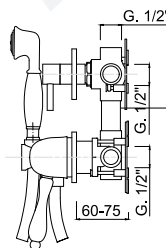

HARMONY - ADAGIO

95X5305

Cartuccia ceramica
Ceramic cartridge

Cover
Cover

Monocomando doccia incasso, deviatore a rotazione, kit duplex integrato, 4 uscite libere

Built-in single-lever shower mixer with rotating diverter, integrated shower kit, 4 free outlets

Mitigeur de douche à encastrer avec inverseur rotatif, kit de douche intégré, 4 sorties libres

Einbau-Einhand-Brausebatterie mit drehbarem Umsteller, integriertem Brauseset, 4 freier Ausgänge

Mezclador monomando de ducha empotrado con desviador giratorio, kit de ducha integrado, 4 salidas libres

Встраиваемый однорычажный смеситель для душа с поворотным переключателем, встроенным душевым набором, 4 свободных выхода

Articolo	Note	CROMO	NO	BR	O
95X5305		✓	✓	✓	✓
95X5305CE	CE	✓	✓	✓	✓
95X5305/S	CRY	✓	✓	✓	✓

CROMO: Cromo / Chrome-Plated - **NO:** Nero Opaco / Matt Black - **BR:** Bronzo / Bronze - **O:** Oro / Gold
CE: Maniglia Ceramica / Ceramic Handle - **CRY:** Maniglia Crystal / Crystal Handle

Rubinetteria Giulini Giovanni srl

Via Salvo D'Acquisto, 22 - 28076 Pogno (No) Italy

Tel. +39 0322 97157 - www.giulini.it - info@giulini.it

Vendite Italia: italia@giulini.it / Tel. +39 0322 97157 - Vendite Export: export@giulini.it / Tel. +39 0322 97057