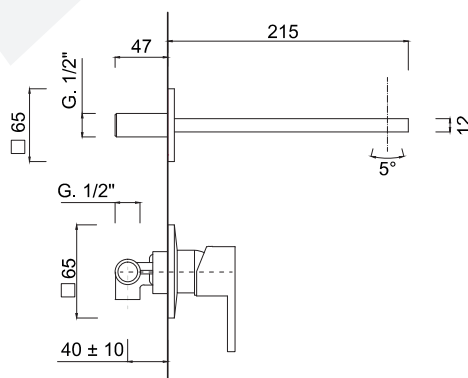

# PABLOLUX

9825-B4

Cartuccia ceramica  
Ceramic cartridge

5 lt/min

Aeratore WATERSAVING, 5 Lt min  
WATERSAVING aerator, 5 Lt per min

Senza scarico  
Without pop-up waste

Cover  
Cover

Aeratore orientabile  
Swiveling aerator