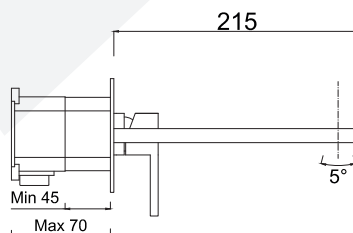

PABLOLUX

9826-B4

Cartuccia ceramica
Ceramic cartridge

5 lt/min

Aeratore WATERSAVING, 5 Lt min
WATERSAVING aerator, 5 Lt per min

Senza scarico
Without pop-up waste

Cover
Cover

Aeratore orientabile
Swiveling aerator

Monocomando lavabo a muro, GGBOX 5297, senza scarico.

Wall-mounted single-lever basin mixer, GGBOX 5297, without waste.

Mitigeur de lavabo mural, GGBOX 5297, sans vidage.

Wandmontierter Einhand-Waschtischmischer, GGBOX 5297, ohne Ablaufgarnitur.