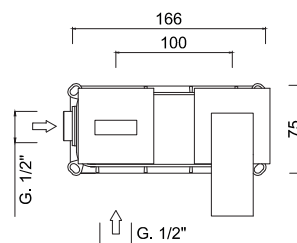

PABLOLUX

9826-B4

Cartuccia ceramica
Ceramic cartridge

5 lt/min

Aeratore WATERSAVING, 5 Lt min
WATERSAVING aerator, 5 Lt per min

Senza scarico
Without pop-up waste

Cover
Cover

Aeratore orientabile
Swiveling aerator

Monocomando lavabo a muro, GGBOX 5297, senza scarico.

Wall-mounted single-lever basin mixer, GGBOX 5297, without waste.

Mitigeur de lavabo mural, GGBOX 5297, sans vidage.

Wandmontierter Einhand-Waschtischmischer, GGBOX 5297, ohne Ablaufgarnitur.