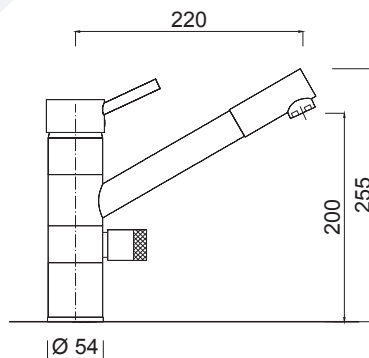

CUCINA DESIGN

MAS02

Cartuccia ceramica
Ceramic cartridge

Deviatore 3 vie - 1 entrata 2 uscite
3-way diverter - 1 inlet 2 outlets

Miscelatore a 3 vie per acque depurate

3 ways kitchen mixer (Hot, cold and filtered water)