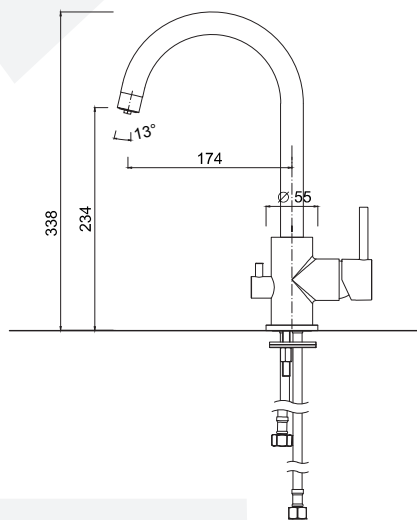

CUCINA DESIGN

MAS06

Cartuccia ceramica
Ceramic cartridge

3021

Deviatore 3 vie - 1 entrata 2 uscite
3-way diverter - 1 inlet 2 outlets

Miscelatore a 3 vie per acque depurate

3 ways kitchen mixer (Hot, cold and filtered water)