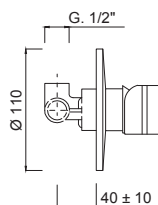

# MYRING

MR0015D

Cartuccia ceramica  
Ceramic cartridge

3022

Cover  
Cover

**Monocomando doccia incasso.**

*Built-in shower mixer.*

*Mitigeur de douche encastrable.*