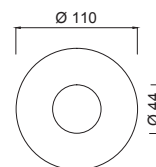

# MYRING

MR0015D

Cartuccia ceramica  
Ceramic cartridge

3022

Cover  
Cover

**Monocomando doccia incasso.**

*Built-in shower mixer.*

*Mitigeur de douche encastrable.*