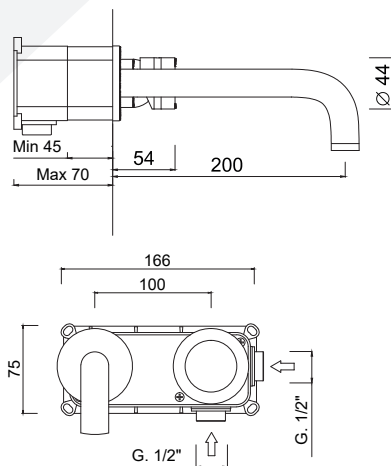

MYRING

MR0026

Cartuccia ceramica
Ceramic cartridge

Senza scarico
Without pop-up waste

5 l/min Aeratore WATERSAVING, 5 Lt min
WATERSAVING aerator, 5 Lt per min

Cover
Cover

GG-BOX
5297

Box miscelatore lavabo
Built-in basin mixer box

Monocomando lavabo a muro, GGBOX 5297, senza scarico.

Wall-mounted single-lever basin mixer, GGBOX 5297, without waste.

Mitigeur de lavabo mural, GGBOX 5297, sans vidage.

Wandmontierter Einhand-Waschtischmischer, GGBOX 5297, ohne Ablaufgarnitur.