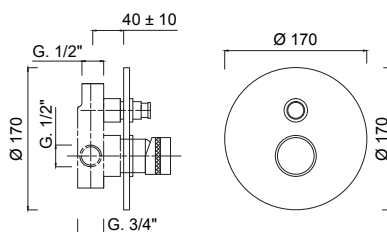

MYRING

MR0063DL

Cartuccia ceramica
Ceramic cartridge

3022

Cover
Cover

Deviatore 3 vie - 1 entrata 2 uscite
3-way diverter - 1 inlet 2 outlets

Monocomando doccia incasso deviatore pulsante

Built-in single-lever shower mixer with push-button diverter.