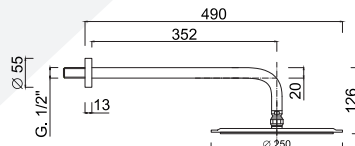

MYRING

MR0093

Cartuccia ceramica
Ceramic cartridge

9 lt/min
Aeratore WATERSAVING, 9 Lt min
WATERSAVING aerator, 9 Lt per min

Inox
Inox

Sistema anticalcare
Anti-scale system

Box miscelatore doccia
Built-in shower mixer box

Cover
Cover

Set doccia incasso monocomando, deviatore a rotazione, kit duplex, bocca parete, braccio a parete, soffione inox Ø 250.

Built-in single-lever shower set, rotation diverter, shower kit, wall spout, wall arm, Ø 250 stainless steel shower head.

Ensemble de douche à encastrer monocommande, inverseur rotatif, kit de douche, bec mural, bras mural, pomme de douche inox Ø 250.

UP-Einhebel-duschset, Drehumsteller, Duschset, Wandauslauf, Wandarm, Duschkopf aus Edelstahl Ø 250.