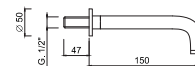

MYRING

MR0093

Cartuccia ceramica
Ceramic cartridge

9 lt/min
Aeratore WATERSAVING, 9 Lt min
WATERSAVING aerator, 9 Lt per min

Inox
Inox

Sistema anticalcare
Anti-scale system

Box miscelatore doccia
Built-in shower mixer box