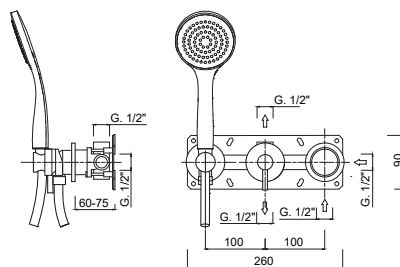

# MYRING

MR0094

 Cartuccia ceramica  
Ceramic cartridge

3022

 9 lt/min  
Aeratore WATERSAVING, 9 Lt min  
WATERSAVING aerator, 9 Lt per min

 Inox  
Inox

 Sistema anticalcare  
Anti-scale system

 GG-BOX  
5302 Box miscelatore doccia  
Built-in shower mixer box

 Cover  
Cover

 Cascata  
Waterfall

**Set doccia incasso monocomando, deviatore a rotazione, kit duplex, soffione parete pioggia/cascata.**

*Built-in single-lever shower set, rotation diverter, shower kit, wall-mounted shower head with rain/waterfall.*