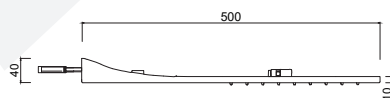

# MYRING

MR0094

 Cartuccia ceramica  
Ceramic cartridge

3022

 9 lt/min  
Aeratore WATERSAVING, 9 Lt min  
WATERSAVING aerator, 9 Lt per min

 Inox  
Inox

 Sistema anticalcare  
Anti-scale system

 GG-BOX  
5302 Box miscelatore doccia  
Built-in shower mixer box

 Cover  
Cover

 Cascata  
Waterfall

**Set doccia incasso monocomando, deviatore a rotazione, kit duplex, soffione parete pioggia/cascata.**

*Built-in single-lever shower set, rotation diverter, shower kit, wall-mounted shower head with rain/waterfall.*