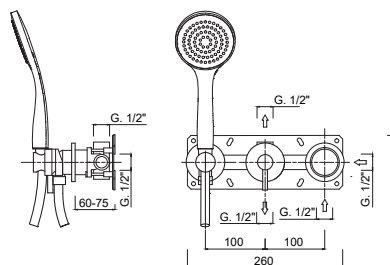

MYRING

MR0094DL

Cartuccia ceramica
Ceramic cartridge

9 lt/min
Aeratore WATERSAVING, 9 Lt min
WATERSAVING aerator, 9 Lt per min

Inox
Inox

Sistema anticalcare
Anti-scale system

Cover
Cover

Cascata
Waterfall

Set doccia incasso monocomando, deviatore a rotazione, kit duplex, soffione parete pioggia/cascata.

Built-in single-lever shower set, rotation diverter, shower kit, wall-mounted shower head with rain/waterfall.

Ensemble de douche à encastrer, monocommande, inverseur rotatif, kit de douche, pomme de douche murale pluie/cascade.

Einbau-Einhebel-Duschset, Rotationsumsteller, Duschset, wandmontierter Regen-/Wasserfall-Duschkopf.

Conjunto de ducha monomando encastrable, desviador de rotación, kit dúplex, rociador de pared tipo lluvia/cascada.

Встроенный однорычажный душевой набор, поворотный переключатель, душевой набор, настенный душ с дождевым/водопадным душем.

Articolo	Note	CROMO	NO	NKO	BROP - GF - CRN	O - OSP
MR0094DL		✓	✓	✓	✓	✓

CROMO: Cromo / Chrome-Plated - **BO:** Bianco Opaco / Matt White - **NO:** Nero Opaco / Matt Black - **NKO:** Nikel Opaco / Matt Nikel - **BROP:** Brondo opaco / Matt Bronze - **GF:** Grafite / Graphite - **CRN:** Cromo nero / Chrome Black - **O:** Oro / Gold - **OSP:** Oro SPazzolato / Brushed Gold

Rubinetteria Giulini Giovanni srl

Via Salvo D'Acquisto, 22 - 28076 Pogno (No) Italy
Tel. +39 0322 97157 - www.giulini.it - info@giulini.it

Vendite Italia: italia@giulini.it / Tel. +39 0322 97157 - Vendite Export: export@giulini.it / Tel. +39 0322 97057