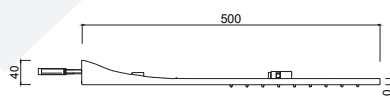

MYRING

MR0094DL

Cartuccia ceramica
Ceramic cartridge

9 lt/min
Aeratore WATERSAVING, 9 Lt min
WATERSAVING aerator, 9 Lt per min

Inox
Inox

Sistema anticalcare
Anti-scale system

Cover
Cover

Cascata
Waterfall

Set doccia incasso monocomando, deviatore a rotazione, kit duplex, soffione parete pioggia/cascata.

Built-in single-lever shower set, rotation diverter, shower kit, wall-mounted shower head with rain/waterfall.

Ensemble de douche à encastrer, monocommande, inverseur rotatif, kit de douche, pomme de douche murale pluie/cascade.

Einbau-Einhebel-Duschset, Rotationsumsteller, Duschset, wandmontierter Regen-/Wasserfall-Duschkopf.

Conjunto de ducha monomando encastrable, desviador de rotación, kit dúplex, rociador de pared tipo lluvia/cascada.

Встроенный однорычажный душевой набор, поворотный переключатель, душевой набор, настенный душ с дождевым/водопадным душем.

Articolo	Note	CROMO	NO	NKO	BROP - GF - CRN	O - OSP
MR0094DL		✓	✓	✓	✓	✓

CROMO: Cromo / Chrome-Plated - **BO:** Bianco Opaco / Matt White - **NO:** Nero Opaco / Matt Black - **NKO:** Nikel Opaco / Matt Nikel - **BROP:** Brondo opaco / Matt Bronze - **GF:** Grafite / Graphite - **CRN:** Cromo nero / Chrome Black - **O:** Oro / Gold - **OSP:** Oro SPazzolato / Brushed Gold

Rubinetteria Giulini Giovanni srl

Via Salvo D'Acquisto, 22 - 28076 Pogno (No) Italy
Tel. +39 0322 97157 - www.giulini.it - info@giulini.it

Vendite Italia: italia@giulini.it / Tel. +39 0322 97157 - Vendite Export: export@giulini.it / Tel. +39 0322 97057