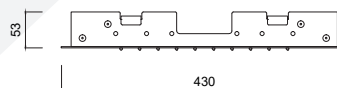

# MYRING

MR0098

Inox  
Inox

Sistema anticalcare  
Anti-scale system

GG-BOX  
5302 Box miscelatore doccia  
Built-in shower mixer box

Cover  
Cover

Cascata  
Waterfall

Cornice  
Frame

**Set doccia incasso monocomando, deviatore a rotazione, kit duplex, soffione incasso a cornice pioggia/cascata 430x430.**

*Built-in single-lever shower set, rotating diverter, shower kit, 430x430 built-in shower head with frame, rain/waterfall functions.*