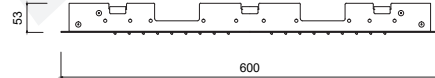

# MYRING

MR0099

Inox  
Inox

Sistema anticalcare  
Anti-scale system

GG-BOX  
5304 Box miscelatore doccia  
Built-in shower mixer box

Cover  
Cover

Cascata  
Waterfall

Cornice  
Frame

**Set doccia incasso monocomando, deviatore a rotazione, kit duplex, soffione incasso a cornice pioggia/cascata/nebulizzatori 600x400**

*Built-in single-lever shower set, rotating diverter, shower kit, 600x400 built-in shower head with frame, rain/waterfall/spray functions.*