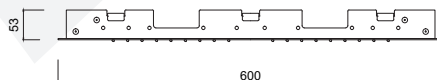

## MR0099DL

 Cartuccia ceramica  
Ceramic cartridge

3022

 9 lt/min  
Aeratore WATERSAVING, 9 Lt min  
WATERSAVING aerator, 9 Lt per min

 Inox  
Inox

 Sistema anticalcare  
Anti-scale system

 GG-BOX  
5304 Box miscelatore doccia  
Built-in shower mixer box