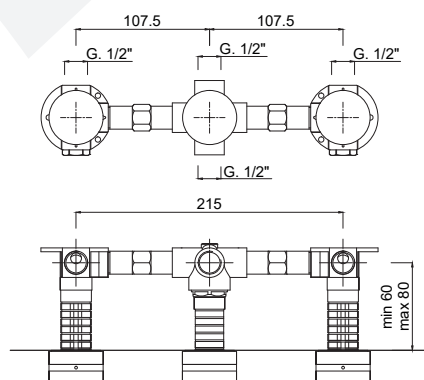

MYRING

MR0115W2

Vitone dischi ceramici, rotazione 90°
Ceramic discs headwork, 90° rotation

0132

Deviatore 4 vie-2 entrate 2 uscite
4-way diverter -2 inlet and 2 outlets

Rubinetti incasso doccia e deviatore a rotazione.

Built-in shower taps and rotating diverter.

Robinetterie de douche encastrée et inverseur rotatif.

Eingebaute Duscharmaturen und drehbarer Umsteller.

Grifería de ducha encastrada y desviador giratorio.

Встроенная душевая арматура и поворотный переключатель.

Articolo	Note	CROMO	BO - NO	NKO	BROP - GF - CRN	O - OSP
MR0115W2						

CROMO: Cromo / Chrome-Plated - **BO:** Bianco Opaco / Matt White - **NO:** Nero Opaco / Matt Black - **NKO:** Nikel Opaco / Matt Nikel - **BROP:** Brondo opaco / Matt Bronze - **GF:** Grafite / Graphite - **CRN:** Cromo nero / Chrome Black - **O:** Oro / Gold - **OSP:** Oro SPazzolato / Brushed Gold

Rubinetteria Giulini Giovanni srl

Via Salvo D'Acquisto, 22 - 28076 Pogno (No) Italy
Tel. +39 0322 97157 - www.giulini.it - info@giulini.it

Vendite Italia: italia@giulini.it / Tel. +39 0322 97157 - Vendite Export: export@giulini.it / Tel. +39 0322 97057