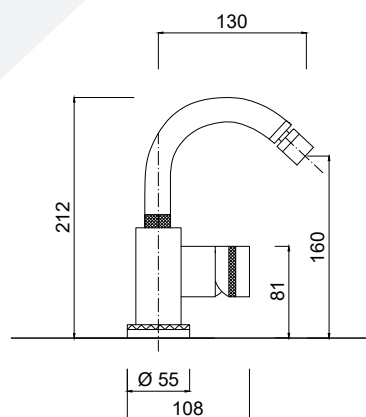

## MR87/SCDL

Cartuccia ceramica  
Ceramic cartridge

3022

Senza scarico  
Without pop-up waste

5 lt/min

Aeratore WATERSAVING, 5 Lt min  
WATERSAVING aerator, 5 Lt per min