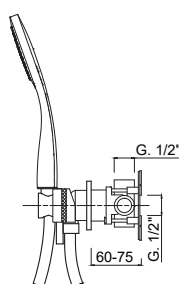

MYRING

MRX5302DL

Monocomando doccia incasso, deviatore a rotazione, kit duplex integrato, 2 uscite libere

Built-in single-lever shower mixer with rotating diverter, integrated shower kit, 2 free outlets

Mitigeur de douche à encastrer avec inverseur rotatif, kit de douche intégré, 2 sorties libres

UP-Einhand-Brausebatterie mit drehbarem Umsteller, integriertem Brauseset, 2 freier Ausgänge

Mezclador monomando de ducha empotrado con desviador giratorio, kit de ducha integrado, 2 salidas libres

Встраиваемый однорычажный смеситель для душа с поворотным переключателем, встроенным душевым набором, 2 свободных выхода

Articolo	Note	CROMO	NO	NKO	BROP - GF - CRN	O - OSP
MRX5302DL		✓	✓	✓	✓	✓

CROMO: Cromo / Chrome-Plated - **BO:** Bianco Opaco / Matt White - **NO:** Nero Opaco / Matt Black - **NKO:** Nikel Opaco / Matt Nikel - **BROP:** Brondo opaco / Matt Bronze - **GF:** Grafite / Graphite - **CRN:** Cromo nero / Chrome Black - **O:** Oro / Gold - **OSP:** Oro SPazzolato / Brushed Gold

Rubinetteria Giulini Giovanni srl

Via Salvo D'Acquisto, 22 - 28076 Pogno (No) Italy
Tel. +39 0322 97157 - www.giulini.it - info@giulini.it

Vendite Italia: italia@giulini.it / Tel. +39 0322 97157 - Vendite Export: export@giulini.it / Tel. +39 0322 97057