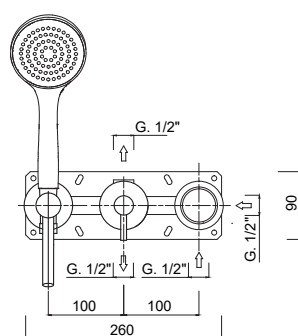

MYRING

MRX5302DL

Monocomando doccia incasso, deviatore a rotazione, kit duplex integrato, 2 uscite libere

Built-in single-lever shower mixer with rotating diverter, integrated shower kit, 2 free outlets

Mitigeur de douche à encastrer avec inverseur rotatif, kit de douche intégré, 2 sorties libres

UP-Einhand-Brausebatterie mit drehbarem Umsteller, integriertem Brauseset, 2 freier Ausgänge

Mezclador monomando de ducha empotrado con desviador giratorio, kit de ducha integrado, 2 salidas libres

Встраиваемый однорычажный смеситель для душа с поворотным переключателем, встроенным душевым набором, 2 свободных выхода

Articolo	Note	CROMO	NO	NKO	BROP - GF - CRN	O - OSP
MRX5302DL		✓	✓	✓	✓	✓

CROMO: Cromo / Chrome-Plated - **BO:** Bianco Opaco / Matt White - **NO:** Nero Opaco / Matt Black - **NKO:** Nikel Opaco / Matt Nikel - **BROP:** Brondo opaco / Matt Bronze - **GF:** Grafite / Graphite - **CRN:** Cromo nero / Chrome Black - **O:** Oro / Gold - **OSP:** Oro SPazzolato / Brushed Gold

Rubinetteria Giulini Giovanni srl

Via Salvo D'Acquisto, 22 - 28076 Pogno (No) Italy
Tel. +39 0322 97157 - www.giulini.it - info@giulini.it

Vendite Italia: italia@giulini.it / Tel. +39 0322 97157 - Vendite Export: export@giulini.it / Tel. +39 0322 97057