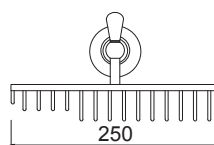

IBISCO

RG1160

Griglia porta spugna.

Basket soap holder

Panier porte-savon

Schwammkorb

Jabonera

Решетка для мыла

Articolo	Note	CROMO	NO	BR	O
RG1160		✓	✓	✓	✓
RG1160CE	CE	✓	✓	✓	✓
RG1160/S	CRY	✓	✓	✓	✓
RG0960	LL	✓	✓	✓	✓

CROMO: Cromo / Chrome-Plated - NO: Nero Opaco / Matt Black - BR: Brondo / Bronze - O: Oro / Gold

Rubineria Giulini Giovanni srl

Via Salvo D'Acquisto, 22 - 28076 Pogno (No) Italy

Tel. +39 0322 97157 - www.giulini.it - info@giulini.it

Vendite Italia: italia@giulini.it / Tel. +39 0322 97157 - Vendite Export: export@giulini.it / Tel. +39 0322 97057