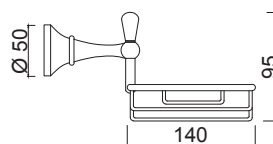

IBISCO

RG1160

Griglia porta spugna.

Basket soap holder

Panier porte-savon

Schwammkorb

Jabonera

Решетка для мыла

Articolo	Note	CROMO	NO	BR	O
RG1160		✓	✓	✓	✓
RG1160CE	CE	✓	✓	✓	✓
RG1160/S	CRY	✓	✓	✓	✓
RG0960	LL	✓	✓	✓	✓

CROMO: Cromo / Chrome-Plated - NO: Nero Opaco / Matt Black - BR: Brondo / Bronze - O: Oro / Gold

Rubineria Giulini Giovanni srl

Via Salvo D'Acquisto, 22 - 28076 Pogno (No) Italy

Tel. +39 0322 97157 - www.giulini.it - info@giulini.it

Vendite Italia: italia@giulini.it / Tel. +39 0322 97157 - Vendite Export: export@giulini.it / Tel. +39 0322 97057