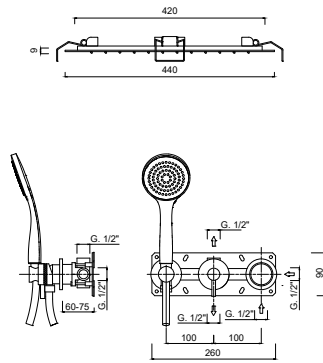

MR0089DL

Set doccia incasso monocomando, deviatore a rotazione, kit duplex, soffione incasso con fissaggio a molle pioggia/laminare Ø 440.
Single-lever built-in shower set, rotating diverter, shower kit, Ø 440 built-in shower head with spring fixing, rain/laminar function.
Mitigeur de douche à encastrer, inverseur rotatif, kit douche, pomme de douche à encastrer Ø 440 avec fixation par ressort, fonction pluie/laminaire.
Einhebel-UPbrausegarnitur, Drehumsteller, Brauseset, UPbrause Ø 440 mit Federbefestigung, Regen-/Laminarfunktion.
Conjunto de ducha monomando de empotrar, desviador giratorio, kit ducha, rociador de empotrar Ø 440 con fijación por resorte, función lluvia/laminar.
Однорычажный встраиваемый душевой набор, поворотный переключатель, душевой набор, встраиваемая душевая насадка Ø 440 с пружинным креплением, функция «дождь/ламинар».

Articolo	Note	CROMO	NO	NKO	BROP - GF - CRN	O - OSP
MR0089DL						

5302

Parte incasso GGBOX 5302, deviatore a rotazione, predisposizione kit doccia, 2 uscite libere
GGBOX 5302 built-in part, rotation diverter, shower kit housing, 2 free outlets
GGBOX 5302 partie encastrable, inverseur de rotation, prédisposition pour kit de douche, 2 sorties libres
UP-Teil GGBOX 5302, Drehumsteller, Vorbereitung für Duschset, 2 freie Wasserausgänge
GGBOX 5302 empotrado, desviador de rotación, predisposición para kit de ducha, 2 salidas libres
Встраиваемая деталь GGBOX 5302, поворотный переключатель, вывод воды для душевого гарнитура, 2 свободных выхода воды

Articolo	Note	CROMO	NO	NKO	BROP - GF - CRN	O - OSP
5302						

MR0089DLEP

Parte esterna Set doccia incasso monocomando, deviatore a rotazione, kit duplex, soffione incasso con fissaggio a molle pioggia/laminare Ø 440.
External part Built-in shower mixer, rotating diverter, shower kit, built-in shower head Ø 440 with spring fixing, rain/laminar functions.
Partie extérieure Mitigeur de douche à encastrer, inverseur rotatif, kit de douche, pomme de douche à encastrer Ø 440 avec fixation par ressort, fonctions pluie/laminaire.
Außenteil für UP-Brausebatterie, Drehumsteller, Duschset, UP-Brausekopf Ø 440 mit Federbefestigung, Regen-/Laminar-Funktion.
Parte exterior Mezclador de ducha empotrado, desviador giratorio, kit de ducha, rociador de ducha empotrado Ø 440 con fijación por resorte, funciones lluvia/laminar.
Наружная часть: встроенный смеситель для душа, поворотный переключатель, душевой набор, встроенная душевая головка Ø 440 с пружинным креплением, функция дождя/ламинара.

Articolo	Note	CROMO	NO	NKO	BROP - GF - CRN	O - OSP
MR0089DLEP