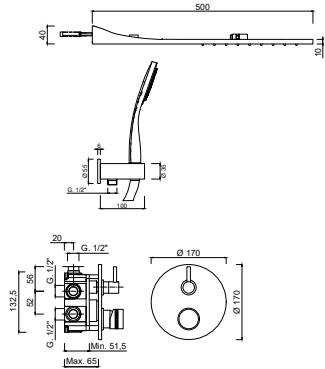

MR0071DL

Set doccia incasso monocomando con deviatore a rotazione, kit duplex, soffione parete pioggia/cascata.
Built-in single-lever shower set with rotating diverter, shower kit, wall-mounted shower head with rain/waterfall functions.
Ensemble de douche à encastrer avec inverseur rotatif, kit de douche, pomme de douche murale avec fonctions pluie/cascade.
UP-Einhebelduschset mit drehbarem Umsteller, Duschset, Wandduschkopf mit Regen-/Wasserfallfunktion.
Conjunto de ducha monomando encastrable con desviador giratorio, kit de ducha, rociador de pared con función lluvia/cascada.
Встроенный однорычажный душевой набор с поворотным переключателем, душевой набор, верхний душ с функцией дождя/водопада.

Articolo	Note	CROMO	NO	NKO	BROP - GF - CRN	O - OSP
MR0071DL					*	*

5286

Parte incasso GGBOX 5286 con deviatore a rotazione 3 uscite
GGBOX 5286 built-in part, with rotating diverter, 3 outlets
GGBOX 5286 partie encastrable, avec inverseur rotatif, 3 sorties
GGBOX 5286 UP-Teil, mit Drehumsteller, 3 Ausgänge
GGBOX 5286 pieza de empotrar, con desviador giratorio, 3 salidas
GGBOX 5286 встраиваемая часть, с поворотным переключателем, 3 выхода

Articolo	Note	CROMO	NO	NKO	BROP - GF - CRN	O - OSP
5286						

MR0071DLEP

Parte esterna Set doccia incasso monocomando con deviatore a rotazione, kit duplex, soffione parete pioggia/cascata.
External parts built-in shower mixer set with rotating diverter, shower kit, wall-mounted shower head with rain/waterfall functions.
Parties extérieures mitigeur de douche à encastrer avec inverseur rotatif, kit de douche, pomme de douche murale avec fonctions pluie/cascade.
Außenteile-UP-Brausebatterie-Set mit drehbarem Umsteller, Duschset, Wandduschkopf mit Regen-/Wasserfallfunktion.
Piezas exteriores Conjunto monomando de ducha empotrable con desviador giratorio, kit de ducha, rociador de ducha de pared con función lluvia/cascada.
Наружные части: встроенный смеситель для душа с поворотным переключателем, душевой набор, верхний душ с функцией дождя/водопада.

Articolo	Note	CROMO	NO	NKO	BROP - GF - CRN	O - OSP
MR0071DLEP					*	*