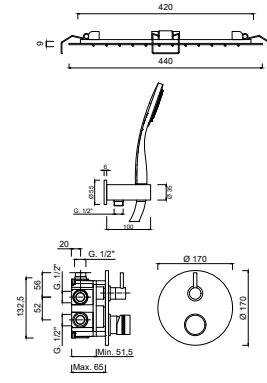

MR0084DL

Set doccia incasso monocomando con deviatore a rotazione, kit duplex, soffione incasso con fissaggio a molle pioggia/laminare Ø 440.
Single-lever built-in shower set with rotating diverter, shower kit, Ø 440 built-in shower head with spring fixing, rain/laminar jet.
Ensemble de douche monocommande à encastrer avec inverseur rotatif, kit de douche, pomme de douche à encastrer Ø 440 avec fixation par ressort, jet pluie/laminaire.
Einhebel-UPbrausegarnitur mit drehbarem Umsteller, Brauseset, UPbrause Ø 440 mit Federbefestigung, Regen-/Laminarstrahl.
Conjunto de ducha monomando de empotrar con desviador giratorio, kit de ducha, rociador de empotrar Ø 440 con fijación por muelle, chorro lluvia/laminar.
Однорычажный встроенный душевой набор с поворотным переключателем, душевой набор, встроенный душ Ø 440 с пружинной насадкой, дождевая/ламинарная струя.

Articolo	Note	CROMO	NO	NKO	BROP - GF - CRN	O - OSP
MR0084DL						

5286

Parte incasso GGBOX 5286 con deviatore a rotazione 3 uscite
GGBOX 5286 built-in part, with rotating diverter, 3 outlets
GGBOX 5286 partie encastrable, avec inverseur rotatif, 3 sorties
GGBOX 5286 UP-Teil, mit Drehumsteller, 3 Ausgänge
GGBOX 5286 pieza de empotrar, con desviador giratorio, 3 salidas
GGBOX 5286 встраиваемая часть, с поворотным переключателем, 3 выхода

Articolo	Note	CROMO	NO	NKO	BROP - GF - CRN	O - OSP
5286						

MR0084DLEP

Parte esterna Set doccia incasso monocomando con deviatore a rotazione, kit duplex, soffione incasso con fissaggio a molle pioggia/laminare Ø 440.
External parts for built-in single-lever shower set with rotating diverter, shower kit, Ø 440 built-in shower head with spring fixing, rain/laminar jet.
Parties extérieures pour set de douche monocommande à encastrer avec inverseur rotatif, kit de douche, pomme de douche à encastrer Ø 440 avec fixation par ressort, jet pluie/laminaire.
Außenteile für UP-Einhebel-Duschset mit drehbarem Umsteller, Duschset, UP-Duschkopf Ø 440 mit Federbefestigung, Regen-/Laminarstrahl.
Piezas exteriores para set de ducha monomando de empotrar con desviador giratorio, kit de ducha, rociador de empotrar Ø 440 con fijación por muelle, chorro lluvia/laminar.
Внешние части встраиваемого однорычажного душевого набора с поворотным переключателем, душевой набор, встроенная душевая головка Ø 440 с пружинным креплением, дождевая/ламинарная струя.

Articolo	Note	CROMO	NO	NKO	BROP - GF - CRN	O - OSP
MR0084DLEP