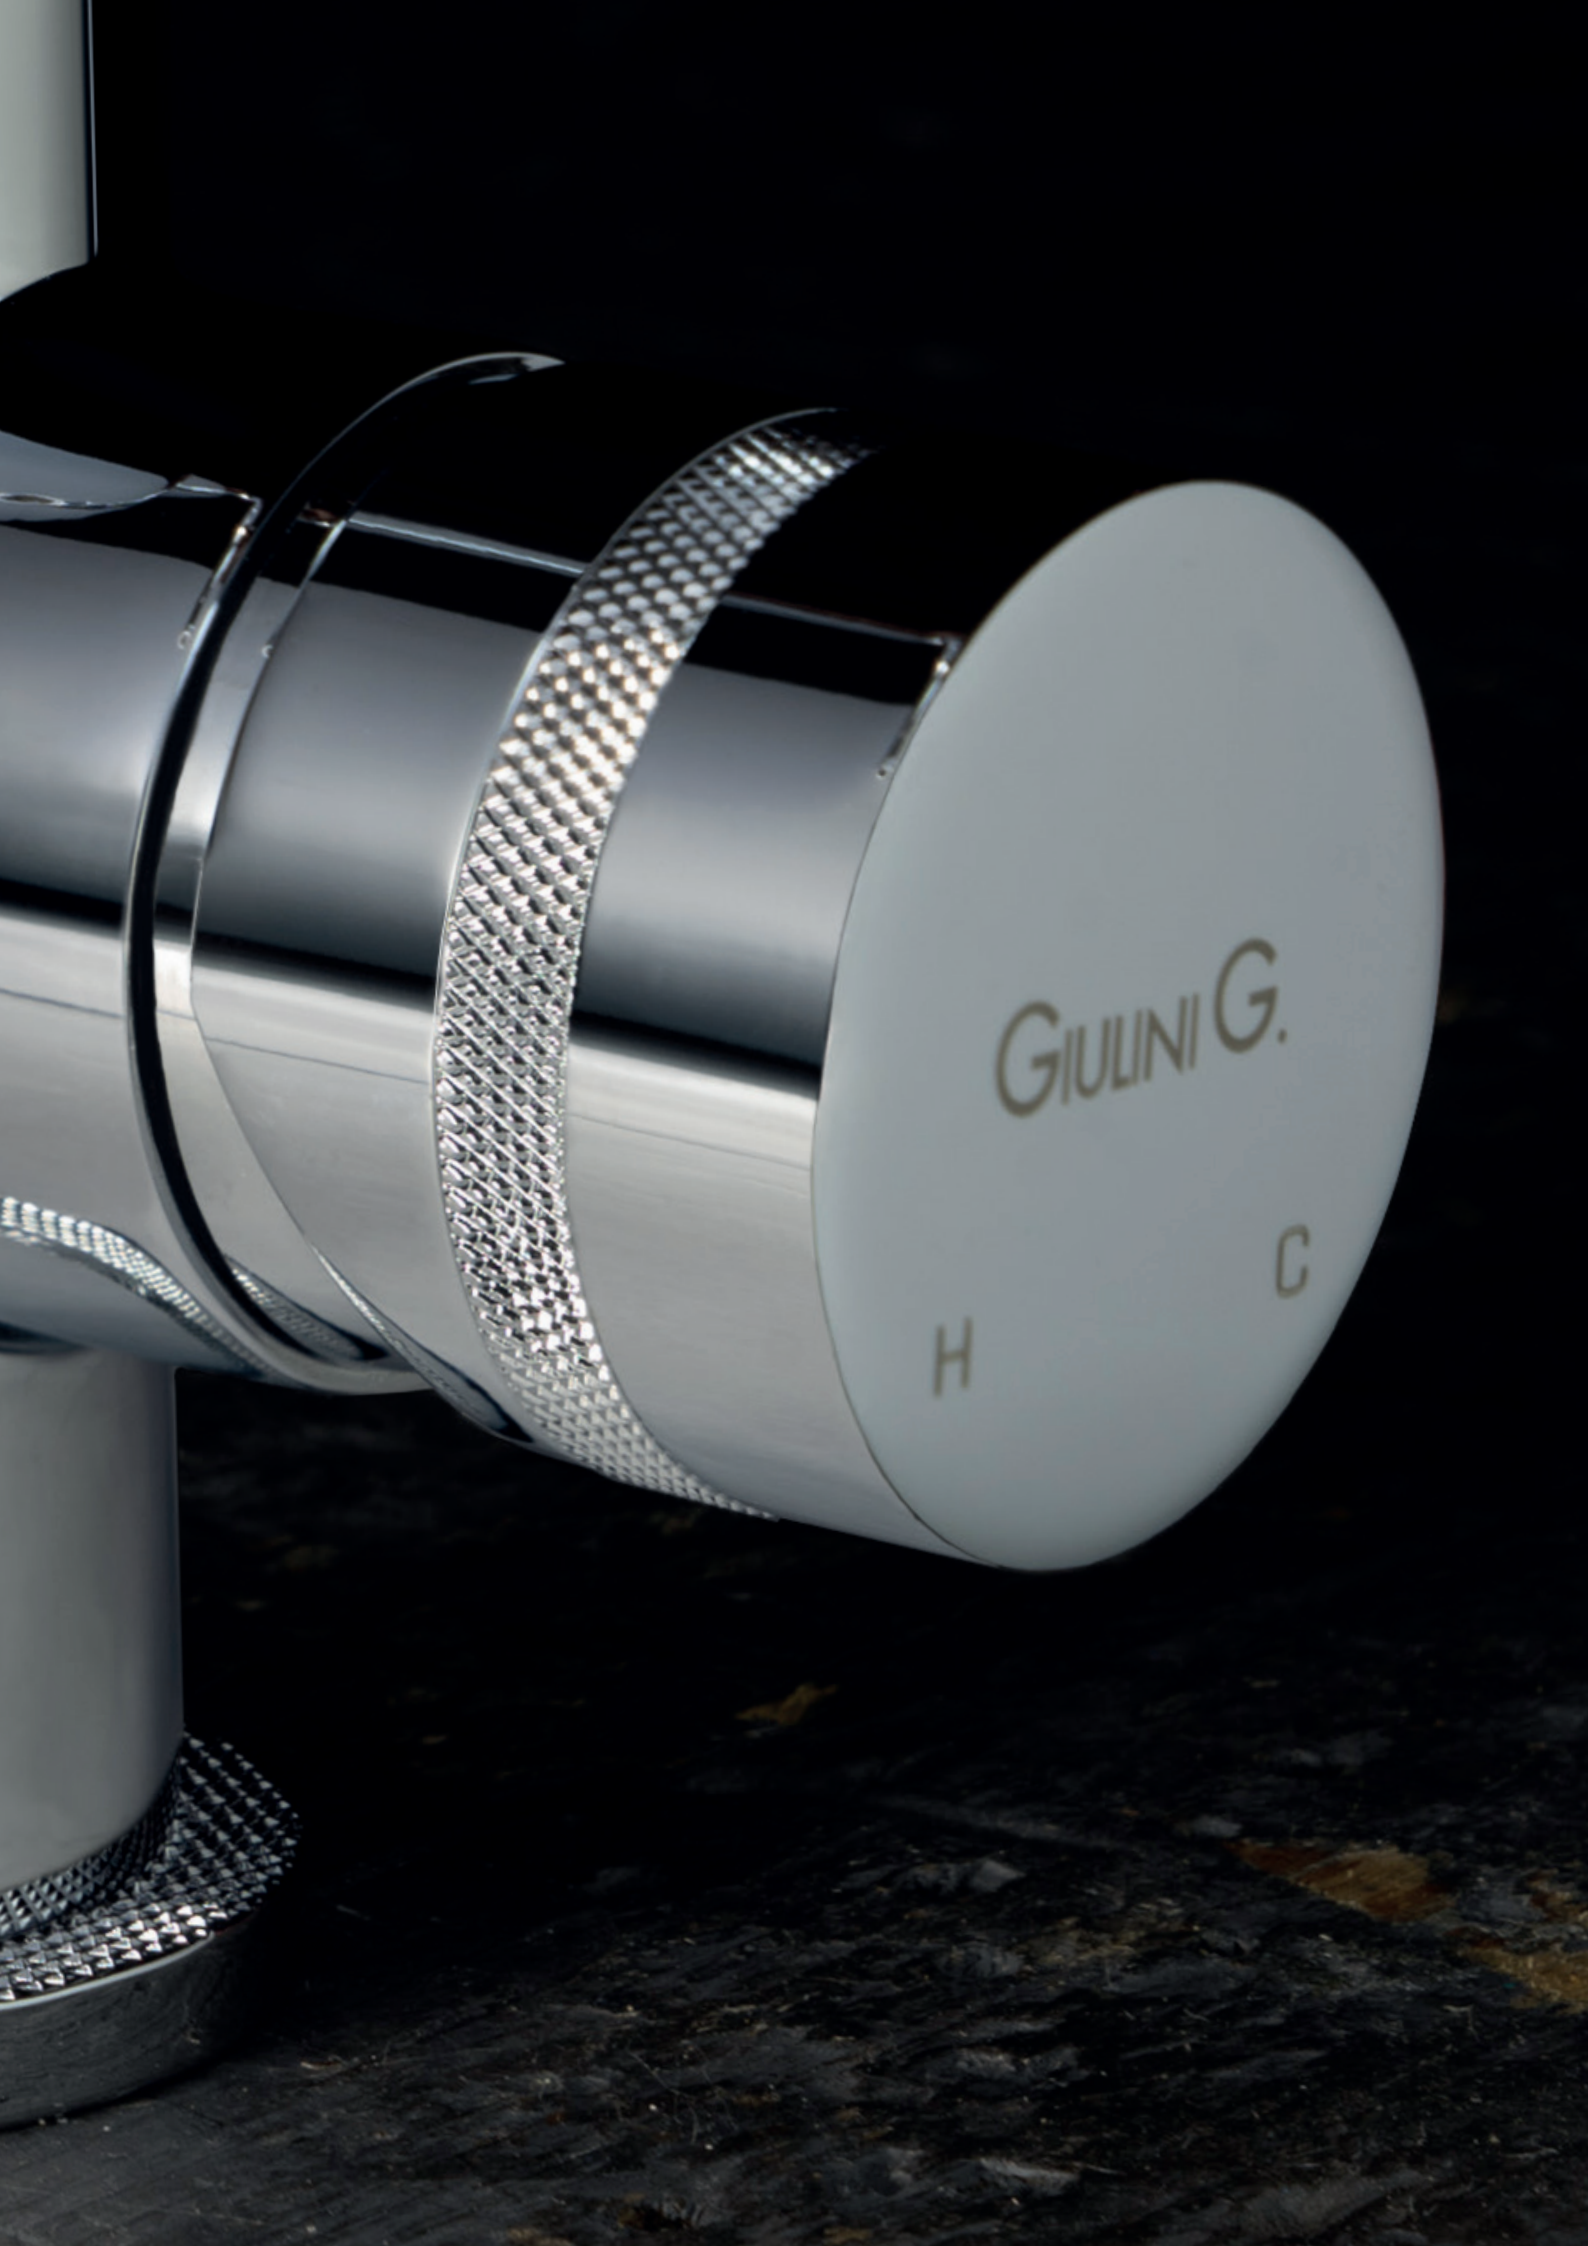

GIULINI G.

H

C