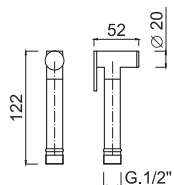

1791

Doccetta SHUTT OFF.
Hand-shower SHUT OFF.
Douchette SHUT OFF.
Dusche SHUTT OFF.
Ducha SHUTT OFF.
Душевая лейка SHUT OFF.

Articolo	Note	CROMO	BO - NO	NKO	BROP - GF - CRN	O
1791