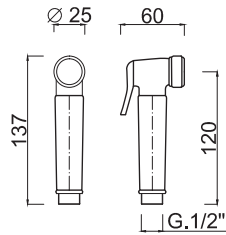

Doccetta SHUTT OFF.
Hand-shower SHUT OFF.
Douchette SHUT OFF.
Dusche SHUTT OFF.
Ducha SHUTT OFF.
Душевая лейка SHUT OFF.

Articolo	Note	CROMO	BO - NO	NKO	BROP - GF - CRN	O
1793						

1531