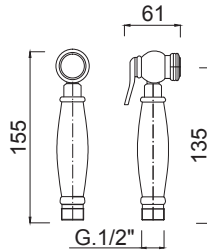

Doccetta SHUTT OFF.
Hand-shower SHUT OFF.
Douchette SHUT OFF.
Dusche SHUTT OFF.
Ducha SHUTT OFF.
Душевая лейка SHUT OFF.

Articolo	Note	CROMO	BO - NO	NKO	BROP - GF - CRN	O
1531						

1573-12