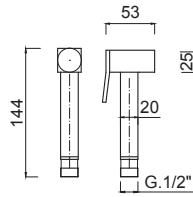

1787

Doccetta SHUTT OFF.
Hand-shower SHUT OFF.
Douchette SHUT OFF.
Dusche SHUTT OFF.
Ducha SHUTT OFF.
Душевая лейка SHUT OFF.

Articolo	Note	CROMO	BO - NO	NKO	GF	
1787						

1793